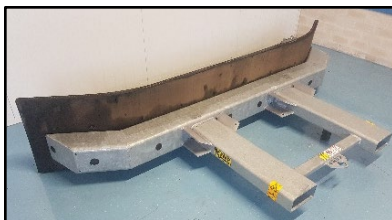

## (RSVKSLI) Fixed rubber scraper with forklift receiver

Fixed rubber scraper equipped with forklift receiver.

- The bar behind the rubber is 140\*140\*6 mm.
- Standard delivered with forklift receiver. The hollow sections are 200\*80\*6 mm.
- Completely galvanised.

For further information:

	Types	Rubber height	Working width	Full rubber	Steel inlay
➤	RSVKSLI 1444	400 mm	1.300 mm	€ 950,-	-----
➤	RSVKSLI 1443	400 mm	1.300 mm	-----	€ 1.100,-
➤	RSVKSLI 1844	400 mm	1.650 mm	€ 975,-	-----
➤	RSVKSLI 1843	400 mm	1.650 mm	-----	€ 1.025,-
➤	RSVKSLI 2244	400 mm	2.050 mm	€ 1.025,-	-----
➤	RSVKSLI 2243	400 mm	2.050 mm	-----	€ 1.075,-
➤	RSVKSLI 2544	400 mm	2.350 mm	€ 1.075,-	-----
➤	RSVKSLI 2543	400 mm	2.350 mm	-----	€ 1.125,-
➤	RSVKSLI 2844	400 mm	2.600 mm	€ 1.125,-	-----
➤	RSVKSLI 2843	400 mm	2.600 mm	-----	€ 1.175,-
➤	RSVKSLI 2855	500 mm	2.650 mm	€ 1.250,-	-----
➤	RSVKSLI 2853	500 mm	2.650 mm	-----	€ 1.250,-
➤	RSVKSLI 3043	400 mm	2.850 mm	-----	€ 1.225,-
➤	RSVKSLI 3053	500 mm	2.850 mm	-----	€ 1.325,-
➤	RSVKSLI 3244	400 mm	3.050 mm	€ 1.200,-	-----
➤	RSVKSLI 3243	400 mm	3.050 mm	-----	€ 1.275,-
➤	RSVKSLI 3255	500 mm	3.050 mm	€ 1.350,-	-----
➤	RSVKSLI 3253	500 mm	3.050 mm	-----	€ 1.425,-

## (RSVKLLI) Fixed rubber scraper with forklift receiver

Fixed rubber scraper equipped with forklift receiver.

- The bar behind the rubber is 180\*180\*8 mm.
- Standard delivered with forklift receiver. The hollow sections are 200\*100\*8 mm.
- Completely galvanised.